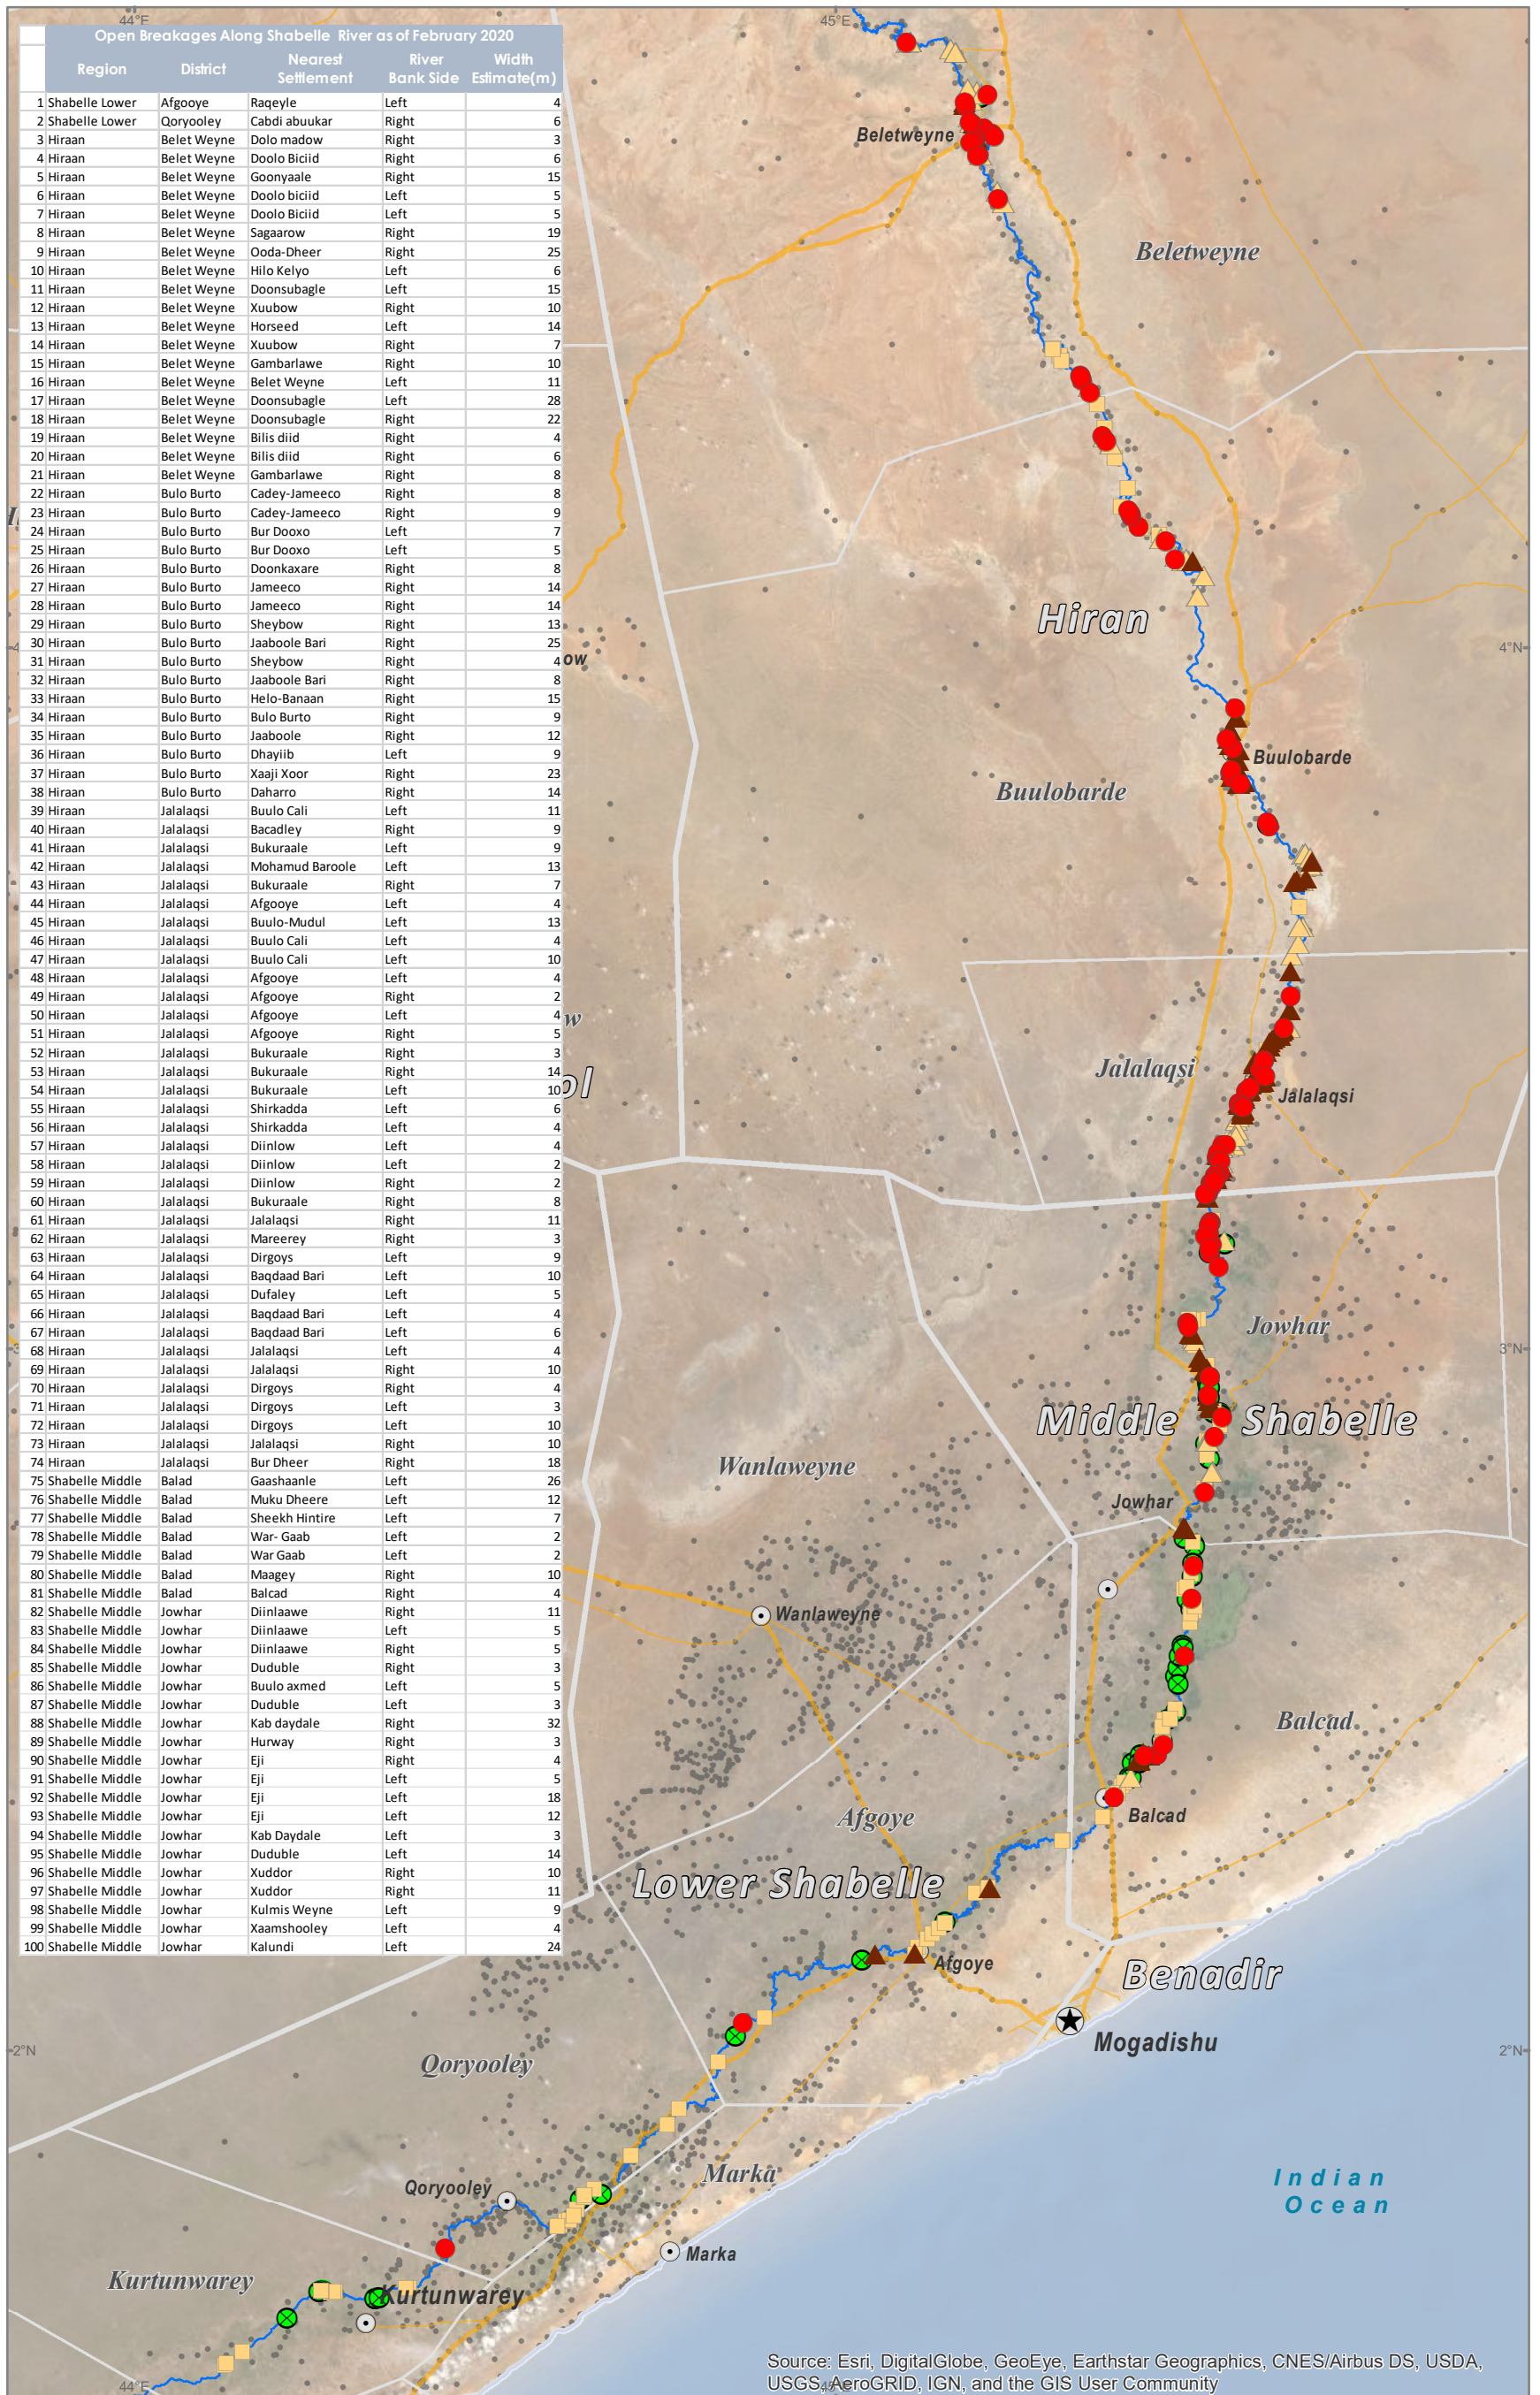

Open Breakages Along Shabelle River as of February 2020

	Region	District	Nearest Settlement	River Bank Side	Width Estimate(m)
1	Shabelle Lower	Afgooye	Raqeyle	Left	4
2	Shabelle Lower	Qoryooley	Cabdi abuukar	Right	6
3	Hiraan	Belet Weyne	Dolo madow	Right	3
4	Hiraan	Belet Weyne	Doolo Biciid	Right	6
5	Hiraan	Belet Weyne	Goonyaale	Right	15
6	Hiraan	Belet Weyne	Doolo biciid	Left	5
7	Hiraan	Belet Weyne	Doolo Biciid	Left	5
8	Hiraan	Belet Weyne	Sagaarow	Right	19
9	Hiraan	Belet Weyne	Ooda-Dheer	Right	25
10	Hiraan	Belet Weyne	Hilo Kelyo	Left	6
11	Hiraan	Belet Weyne	Doonsubagle	Left	15
12	Hiraan	Belet Weyne	Xuubow	Right	10
13	Hiraan	Belet Weyne	Horseed	Left	14
14	Hiraan	Belet Weyne	Xuubow	Right	7
15	Hiraan	Belet Weyne	Gambarlawe	Right	10
16	Hiraan	Belet Weyne	Belet Weyne	Left	11
17	Hiraan	Belet Weyne	Doonsubagle	Left	28
18	Hiraan	Belet Weyne	Doonsubagle	Right	22
19	Hiraan	Belet Weyne	Billis diid	Right	4
20	Hiraan	Belet Weyne	Billis diid	Right	6
21	Hiraan	Belet Weyne	Gambarlawe	Right	8
22	Hiraan	Bulo Burto	Cadey-Jameeco	Right	8
23	Hiraan	Bulo Burto	Cadey-Jameeco	Right	9
24	Hiraan	Bulo Burto	Bur Dooxo	Left	7
25	Hiraan	Bulo Burto	Bur Dooxo	Left	5
26	Hiraan	Bulo Burto	Doonkaxare	Right	8
27	Hiraan	Bulo Burto	Jameeco	Right	14
28	Hiraan	Bulo Burto	Jameeco	Right	14
29	Hiraan	Bulo Burto	Sheybow	Right	13
30	Hiraan	Bulo Burto	Jaaboole Bari	Right	25
31	Hiraan	Bulo Burto	Sheybow	Right	4
32	Hiraan	Bulo Burto	Jaaboole Bari	Right	8
33	Hiraan	Bulo Burto	Helo-Banaan	Right	15
34	Hiraan	Bulo Burto	Bulo Burto	Right	9
35	Hiraan	Bulo Burto	Jaaboole	Right	12
36	Hiraan	Bulo Burto	Dhayiib	Left	9
37	Hiraan	Bulo Burto	Xaaji Xoor	Right	23
38	Hiraan	Bulo Burto	Daharro	Right	14
39	Hiraan	Jalalaqsi	Buulo Cali	Left	11
40	Hiraan	Jalalaqsi	Bacadley	Right	9
41	Hiraan	Jalalaqsi	Bukuraale	Left	9
42	Hiraan	Jalalaqsi	Mohamud Baroole	Left	13
43	Hiraan	Jalalaqsi	Bukuraale	Right	7
44	Hiraan	Jalalaqsi	Afgooye	Left	4
45	Hiraan	Jalalaqsi	Buulo-Mudul	Left	13
46	Hiraan	Jalalaqsi	Buulo Cali	Left	4
47	Hiraan	Jalalaqsi	Buulo Cali	Left	10
48	Hiraan	Jalalaqsi	Afgooye	Left	4
49	Hiraan	Jalalaqsi	Afgooye	Right	2
50	Hiraan	Jalalaqsi	Afgooye	Left	4
51	Hiraan	Jalalaqsi	Afgooye	Right	5
52	Hiraan	Jalalaqsi	Bukuraale	Right	3
53	Hiraan	Jalalaqsi	Bukuraale	Right	14
54	Hiraan	Jalalaqsi	Bukuraale	Left	10
55	Hiraan	Jalalaqsi	Shirkadda	Left	6
56	Hiraan	Jalalaqsi	Shirkadda	Left	4
57	Hiraan	Jalalaqsi	Diinlow	Left	4
58	Hiraan	Jalalaqsi	Diinlow	Left	2
59	Hiraan	Jalalaqsi	Diinlow	Right	2
60	Hiraan	Jalalaqsi	Bukuraale	Right	8
61	Hiraan	Jalalaqsi	Jalalaqsi	Right	11
62	Hiraan	Jalalaqsi	Mareerey	Right	3
63	Hiraan	Jalalaqsi	Dirgoys	Left	9
64	Hiraan	Jalalaqsi	Baqdaad Bari	Left	10
65	Hiraan	Jalalaqsi	Dufaley	Left	5
66	Hiraan	Jalalaqsi	Baqdaad Bari	Left	4
67	Hiraan	Jalalaqsi	Baqdaad Bari	Left	6
68	Hiraan	Jalalaqsi	Jalalaqsi	Left	4
69	Hiraan	Jalalaqsi	Jalalaqsi	Right	10
70	Hiraan	Jalalaqsi	Dirgoys	Right	4
71	Hiraan	Jalalaqsi	Dirgoys	Left	3
72	Hiraan	Jalalaqsi	Dirgoys	Left	10
73	Hiraan	Jalalaqsi	Jalalaqsi	Right	10
74	Hiraan	Jalalaqsi	Bur Dheer	Right	18
75	Shabelle Middle	Balad	Gaashaanle	Left	26
76	Shabelle Middle	Balad	Muku Dheere	Left	12
77	Shabelle Middle	Balad	Sheekh Hintire	Left	7
78	Shabelle Middle	Balad	War- Gaab	Left	2
79	Shabelle Middle	Balad	War Gaab	Left	2
80	Shabelle Middle	Balad	Maagey	Right	10
81	Shabelle Middle	Balad	Balcad	Right	4
82	Shabelle Middle	Jowhar	Diinlaawe	Right	11
83	Shabelle Middle	Jowhar	Diinlaawe	Left	5
84	Shabelle Middle	Jowhar	Diinlaawe	Right	5
85	Shabelle Middle	Jowhar	Duduble	Right	3
86	Shabelle Middle	Jowhar	Buulo axmed	Left	5
87	Shabelle Middle	Jowhar	Duduble	Left	3
88	Shabelle Middle	Jowhar	Kab daydale	Right	32
89	Shabelle Middle	Jowhar	Hurway	Right	3
90	Shabelle Middle	Jowhar	Eji	Right	4
91	Shabelle Middle	Jowhar	Eji	Left	5
92	Shabelle Middle	Jowhar	Eji	Left	18
93	Shabelle Middle	Jowhar	Eji	Left	12
94	Shabelle Middle	Jowhar	Kab Daydale	Left	3
95	Shabelle Middle	Jowhar	Duduble	Left	14
96	Shabelle Middle	Jowhar	Xuddor	Right	10
97	Shabelle Middle	Jowhar	Xuddor	Right	11
98	Shabelle Middle	Jowhar	Kulmis Weyne	Left	9
99	Shabelle Middle	Jowhar	Xaamshooley	Left	4
100	Shabelle Middle	Jowhar	Kalundi	Left	24