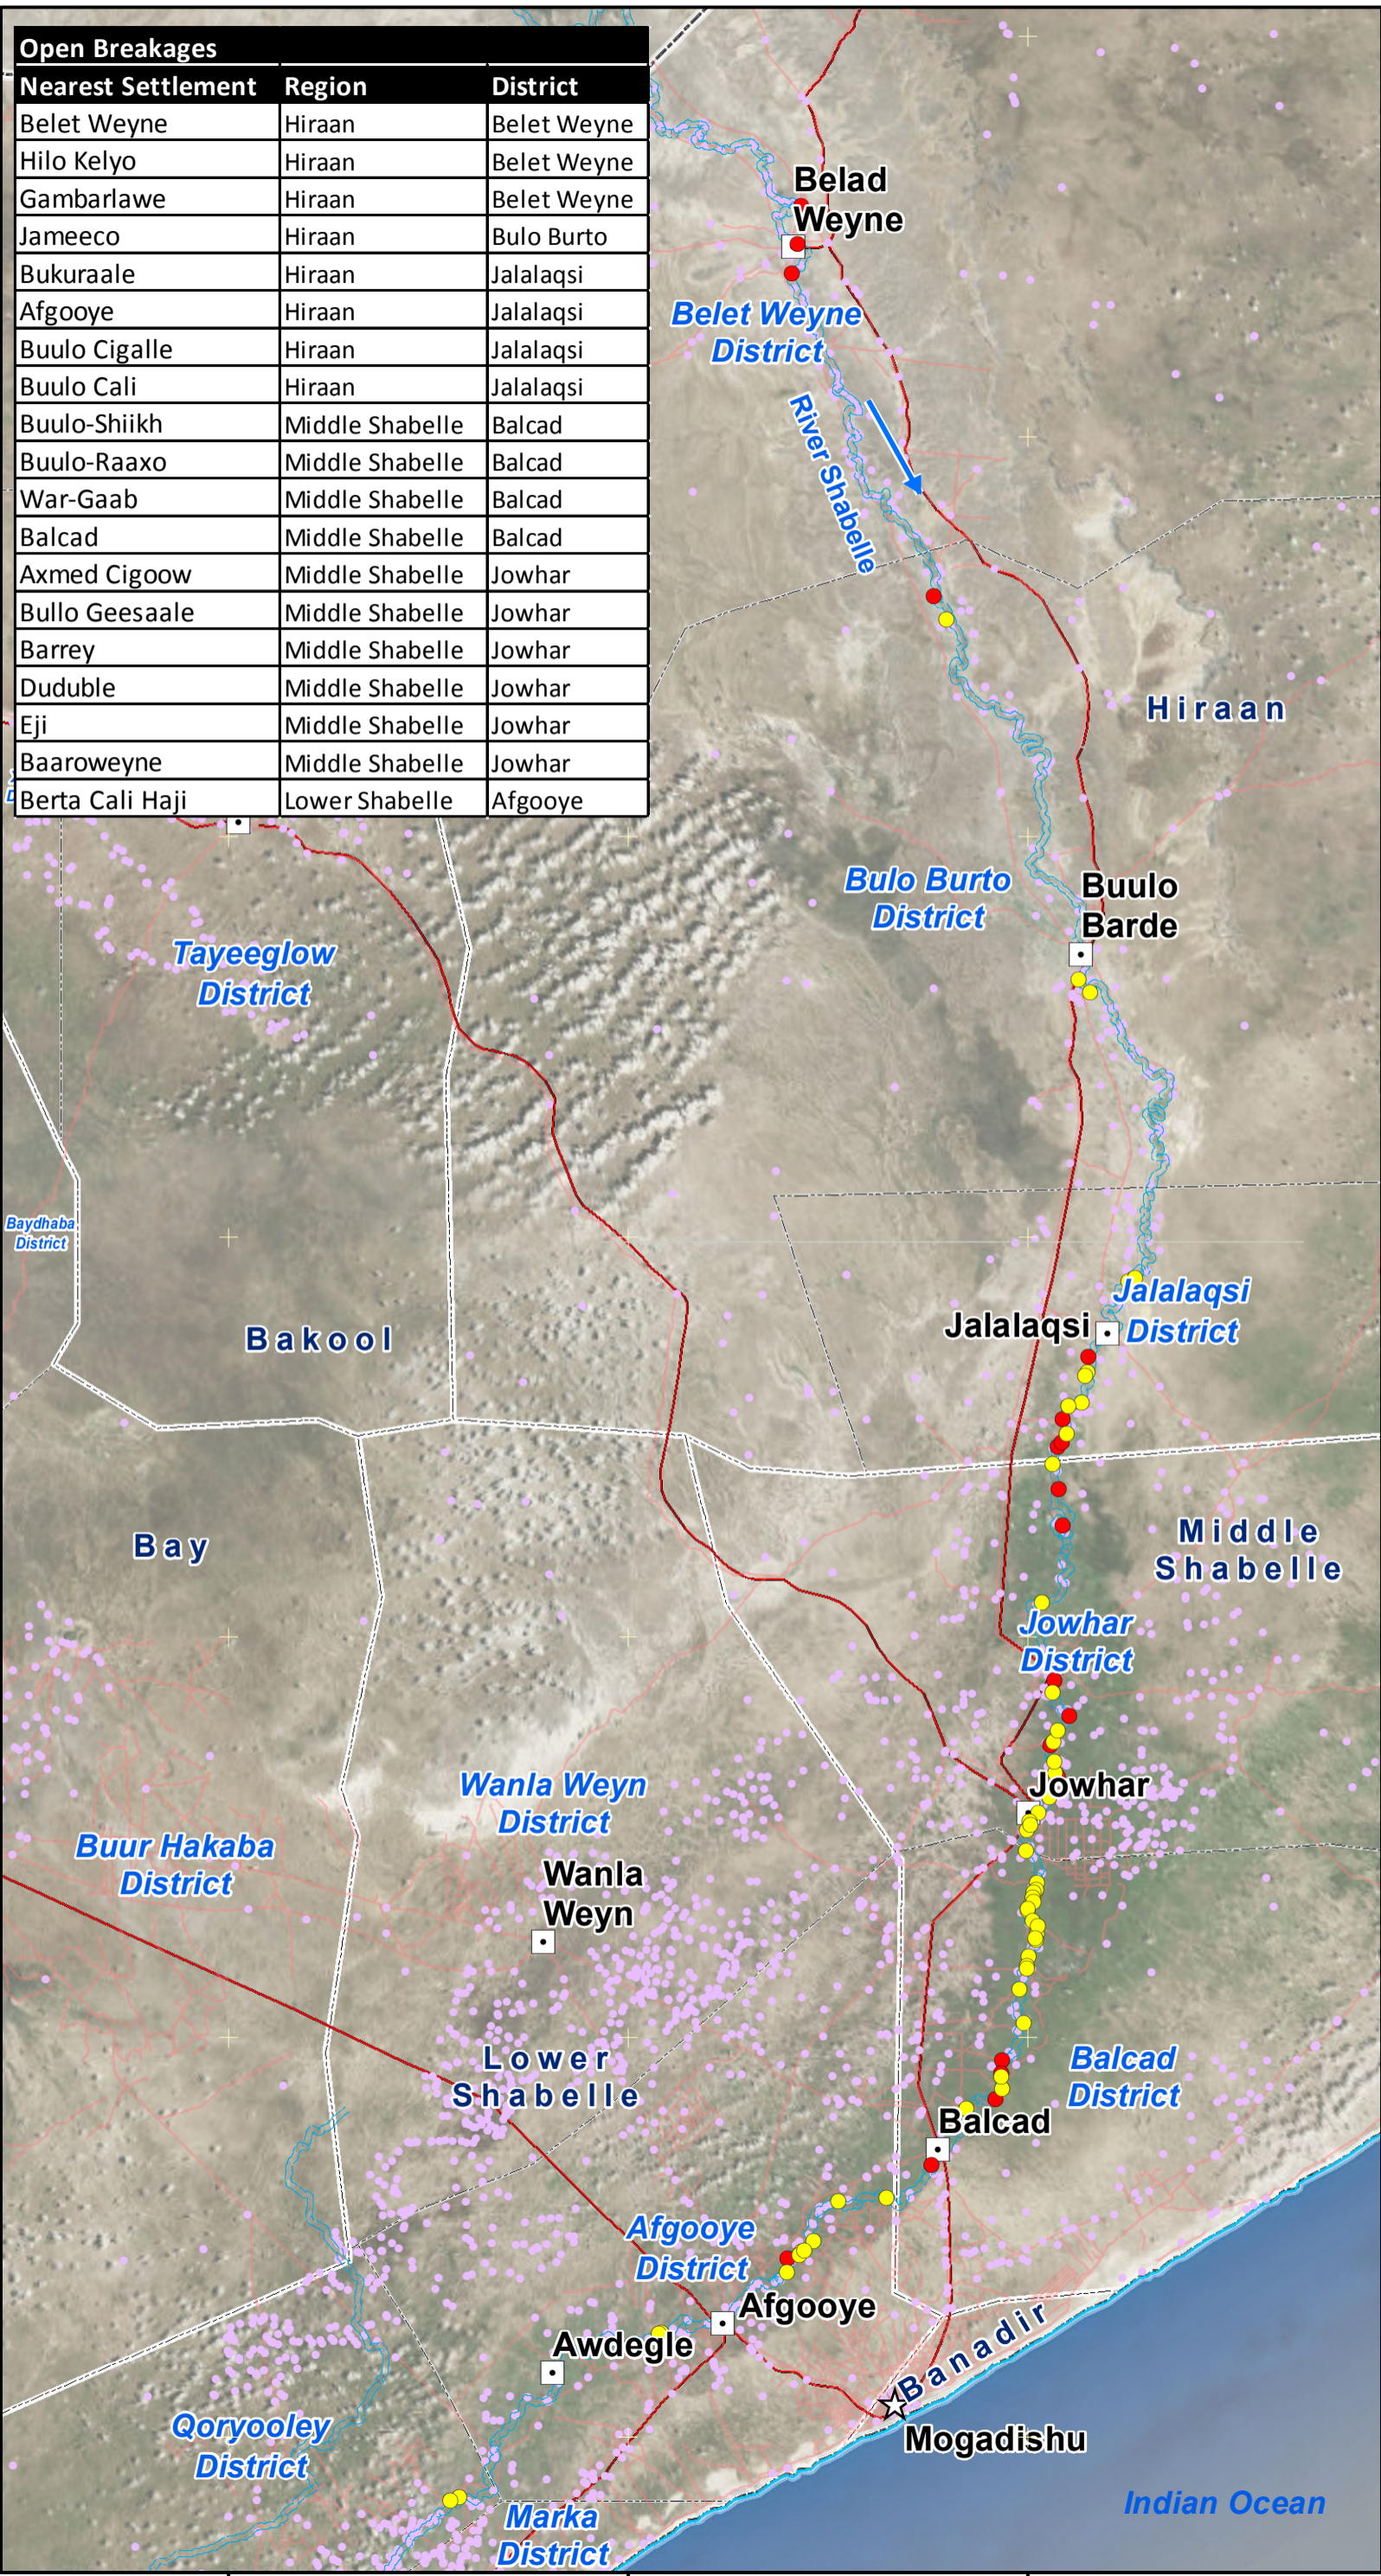

Status of River Shabelle Breakages.

Reported observations and VHR images analysis (Jan & Feb 2016)

Open Breakages		
Nearest Settlement	Region	District
Belet Weyne	Hiraan	Belet Weyne
Hilo Kelyo	Hiraan	Belet Weyne
Gambarlawe	Hiraan	Belet Weyne
Jameeco	Hiraan	Bulo Burto
Bukuraale	Hiraan	Jalalaqsi
Afgooye	Hiraan	Jalalaqsi
Buulo Cigalle	Hiraan	Jalalaqsi
Buulo Cali	Hiraan	Jalalaqsi
Buulo-Shiikh	Middle Shabelle	Balcad
Buulo-Raaxo	Middle Shabelle	Balcad
War-Gaab	Middle Shabelle	Balcad
Balcad	Middle Shabelle	Balcad
Axmed Cigoow	Middle Shabelle	Jowhar
Bullo Geesaale	Middle Shabelle	Jowhar
Barrey	Middle Shabelle	Jowhar
Duduble	Middle Shabelle	Jowhar
Eji	Middle Shabelle	Jowhar
Baaroweyne	Middle Shabelle	Jowhar
Berta Cali Haji	Lower Shabelle	Afgooye

Satellite data: WV2/WV3 images
 Imagery dates: Jan 2016, Feb 2016
 Imagery resolution: 30 cm - 50 cm
 Imagery source: USGS
 Other dataset: UNDP, FAO-SWALIM
 Analysis: FAO-SWALIM
 Software: ArcGIS v10.3

Feb 2016 Breakages Status River Shabelle (77)

- Open (19)
- Potential (58)

Legend

- Major town
- Settlement
- Major river
- Minor road
- Major road
- District boundary

Map Reference: WAT-BREAKAGES-SHABELLE-JAN2016-20160304-A3-002

Status of River Breakages in Shabelle River as of Jan/Feb 2016

Open river breakage points - as observed in Jan/Feb 2016

Nearest Settlement	District	Status	Nearest Settlement	District	Status
Afgooye	Jalalaqsi	Open	Buulo Cigalle	Jalalaqsi	Open
Axmed Cigoow	Jowhar	Open	Buulo-Raaxo	Balcad	Open
Baaroweyne	Jowhar	Open	Buulo-Shiikh	Balcad	Open
Balcad	Balcad	Open	Duduble	Jowhar	Open
Barrey	Jowhar	Open	Eji	Jowhar	Open
Belet Weyne	Belet Weyne	Open	Gambarlawe	Belet Weyne	Open
Berta Cali Haji	Afgooye	Open	Hilo Kelyo	Belet Weyne	Open
Bukuraale	Jalalaqsi	Open	Jameeco	Bulo Burto	Open
Bullo Geesaale	Jowhar	Open	War-Gaab	Balcad	Open
Buulo Cali	Jalalaqsi	Open			